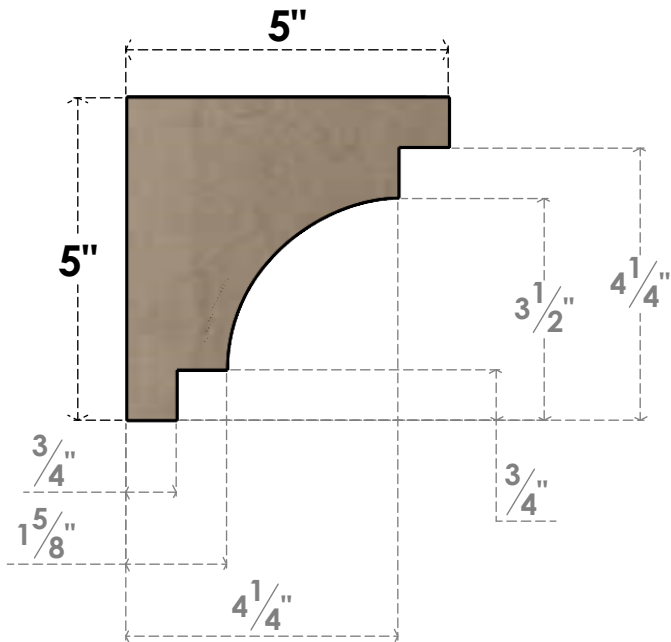

ITEM NUMBER: CORU05X05X05MEDRCPR

5"W X 5"D X 5"H SERIES 1 WIDE MEDITERRANEAN ROUGH CEDAR
TIMBERTHANE FAUX WOOD CORBEL, PRIMED

SIDE PROFILE

FRONT PROFILE

ISOMETRIC

EKENA MILLWORK
2300 WEST MAIN ST.
CLARKSVILLE, TX 75426
TOLL FREE: 866-607-0453
WWW.EKENAMILLWORK.COM

NOTES

1. INSTALLATION TO BE COMPLETED IN ACCORDANCE WITH MANUFACTURER'S SPECIFICATIONS.
2. DRAWING MAY NOT BE TO SCALE
3. THIS DRAWING IS INTENDED FOR DESIGN AND PLANNING PURPOSES ONLY.
4. ALL INFORMATION CONTAINED HEREIN WAS CURRENT AT THE TIME OF DEVELOPMENT BUT MUST BE REVIEWED AND APPROVED BY THE PRODUCT MANUFACTURER TO BE CONSIDERED ACCURATE.
5. TIMBERTHANE ARCHITECTURAL PRODUCTS ARE MADE FROM HIGH DENSITY URETHANE AND COME FACTORY PRIMED