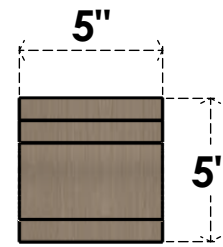

ITEM NUMBER: CORU05X05X05MEDRCPR

5"W X 5"D X 5"H SERIES 1 WIDE MEDITERRANEAN ROUGH CEDAR
TIMBERTHANE FAUX WOOD CORBEL, PRIMED

SIDE PROFILE

FRONT PROFILE

ISOMETRIC

EKENA MILLWORK
2300 WEST MAIN ST.
CLARKSVILLE, TX 75426
TOLL FREE: 866-607-0453
WWW.EKENAMILLWORK.COM

NOTES

1. INSTALLATION TO BE COMPLETED IN ACCORDANCE WITH MANUFACTURER'S SPECIFICATIONS.
2. DRAWING MAY NOT BE TO SCALE
3. THIS DRAWING IS INTENDED FOR DESIGN AND PLANNING PURPOSES ONLY.
4. ALL INFORMATION CONTAINED HEREIN WAS CURRENT AT THE TIME OF DEVELOPMENT BUT MUST BE REVIEWED AND APPROVED BY THE PRODUCT MANUFACTURER TO BE CONSIDERED ACCURATE.
5. TIMBERTHANE ARCHITECTURAL PRODUCTS ARE MADE FROM HIGH DENSITY URETHANE AND COME FACTORY PRIMED