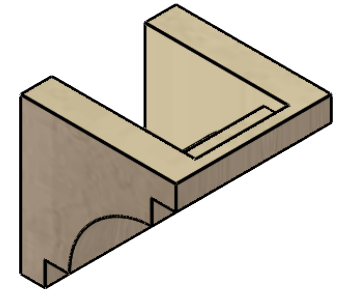

ITEM NUMBER: CORU05X05X05MEDRCPR

5"W X 5"D X 5"H SERIES 1 WIDE MEDITERRANEAN ROUGH CEDAR
TIMBERTHANE FAUX WOOD CORBEL, PRIMED

SIDE PROFILE

FRONT PROFILE

ISOMETRIC

EKENA MILLWORK
2300 WEST MAIN ST.
CLARKSVILLE, TX 75426
TOLL FREE: 866-607-0453
WWW.EKENAMILLWORK.COM

NOTES

1. INSTALLATION TO BE COMPLETED IN ACCORDANCE WITH MANUFACTURER'S SPECIFICATIONS.
2. DRAWING MAY NOT BE TO SCALE
3. THIS DRAWING IS INTENDED FOR DESIGN AND PLANNING PURPOSES ONLY.
4. ALL INFORMATION CONTAINED HEREIN WAS CURRENT AT THE TIME OF DEVELOPMENT BUT MUST BE REVIEWED AND APPROVED BY THE PRODUCT MANUFACTURER TO BE CONSIDERED ACCURATE.
5. TIMBERTHANE ARCHITECTURAL PRODUCTS ARE MADE FROM HIGH DENSITY URETHANE AND COME FACTORY PRIMED